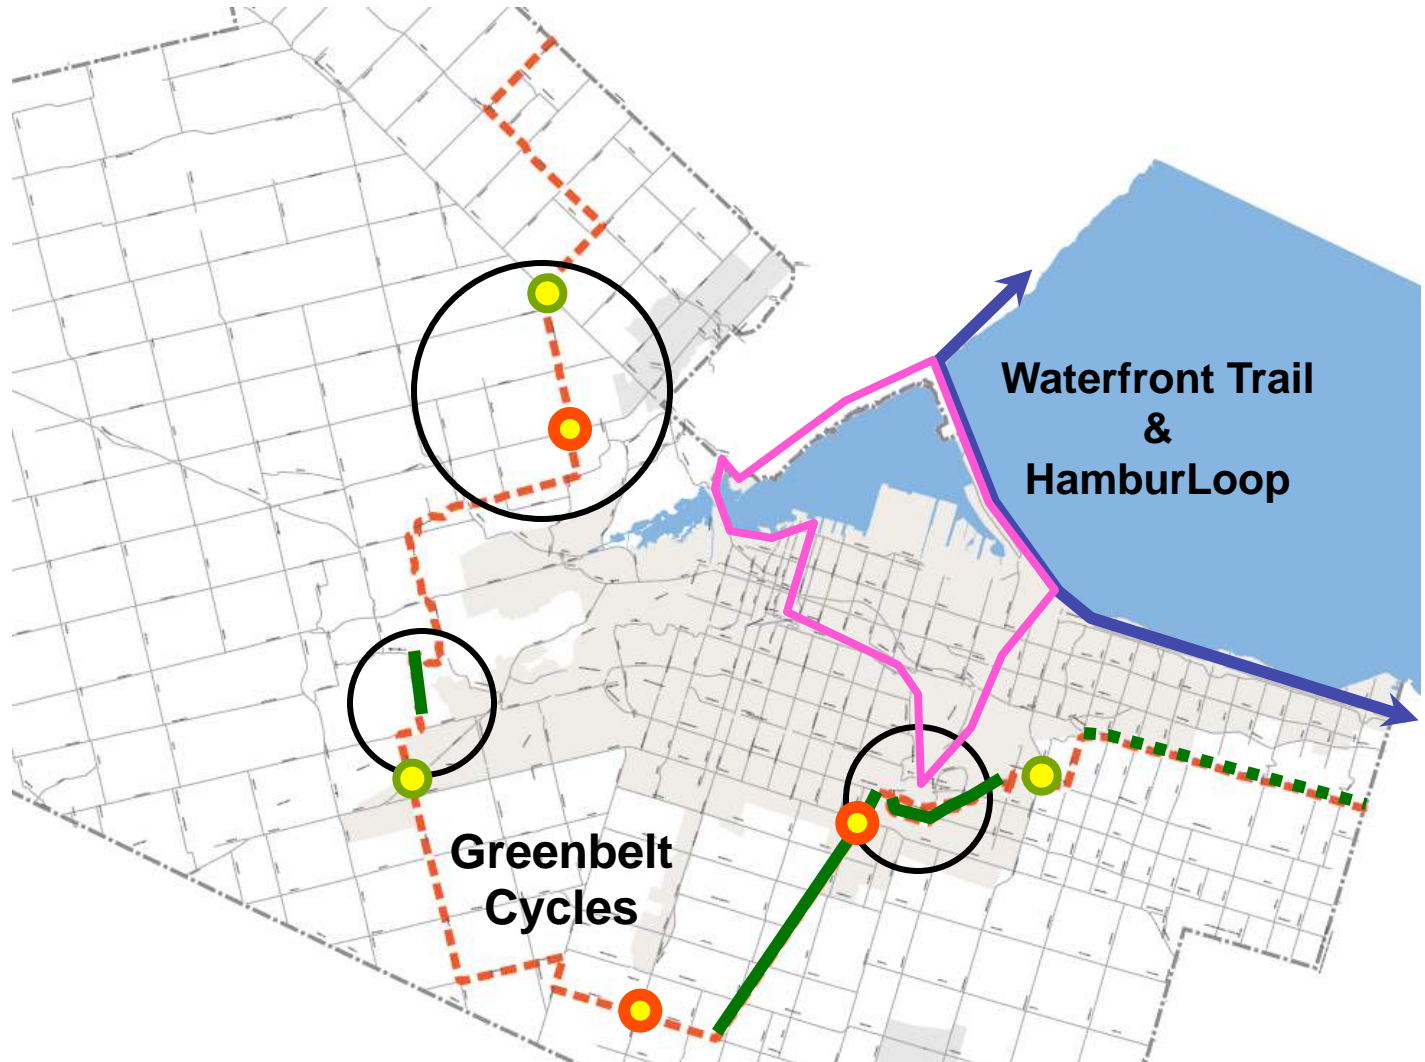

[Click HERE to view](#)

Also available in French

Our New Name

We're Now Called

"Ontario By Bike"

Ontario By Bike

Hamilton Greenbelt Cycles Route Highlights

- Community
- People
- Processes
- Finance

Hamilton
Public Works

Greenbelt Cycles in the Hammer

Good News First !

☺ Distractions along the way...

- vineyards, nurseries, open fields, & farm gate sales
- Dofasco 2000 Trail boardwalk
- Devil's Punch Bowl
- Felker's Falls
- Eramosa Karst
- Mount Albion CA/Albion Falls
- Tree of Distinction - Largest in the valley!
- Tew's Falls/Webster's Falls
- 4 villages/hamlets

☺ About 20% of the route is multi-use trails

☺ Another 15% is planned to become a multi-use trail

☺ The route includes existing and planned paved shoulders

- Community
- People
- Processes
- Finance

Hamilton
Public Works