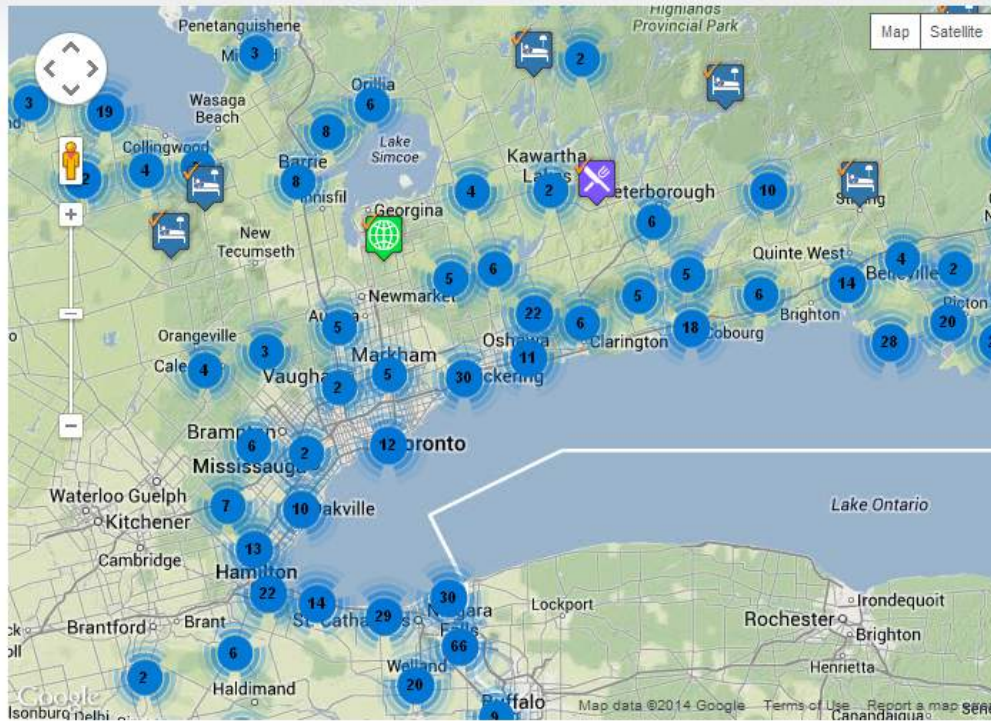

Hamilton
Public Works

**Public Works
Strategic Planning/Transportation Divisions**

Greenbelt Cycles – in the Hammer
May 6, 2014

Providing services that bring our City to life !

Ontario By Bike!

Explore Ontario by bike. Stop at bicycle friendly places to eat, visit and sleep.

[Join Network](#) [About](#) [Login](#) [Français](#)

[Ontario By Bike Map](#)

[Great Places to Cycle](#)

[Guides & Mapbooks](#)

[Transportation](#)

[Events & Tours](#)

Featured Cycling in Ontario

Cycling in Ontario Guide - 2014 Now available

[Click HERE to view](#)

Also available in French

Our New Name

We're Now Called

"Ontario By Bike"

Ontario By Bike

Hamilton Greenbelt Cycles Route Highlights

- Community
- People
- Processes
- Finance

Hamilton
Public Works

Greenbelt Cycles in the Hammer

Good News First !

☺ Distractions along the way...

- vineyards, nurseries, open fields, & farm gate sales
- Dofasco 2000 Trail boardwalk
- Devil's Punch Bowl
- Felker's Falls
- Eramosa Karst
- Mount Albion CA/Albion Falls
- Tree of Distinction - Largest in the valley!
- Tew's Falls/Webster's Falls
- 4 villages/hamlets