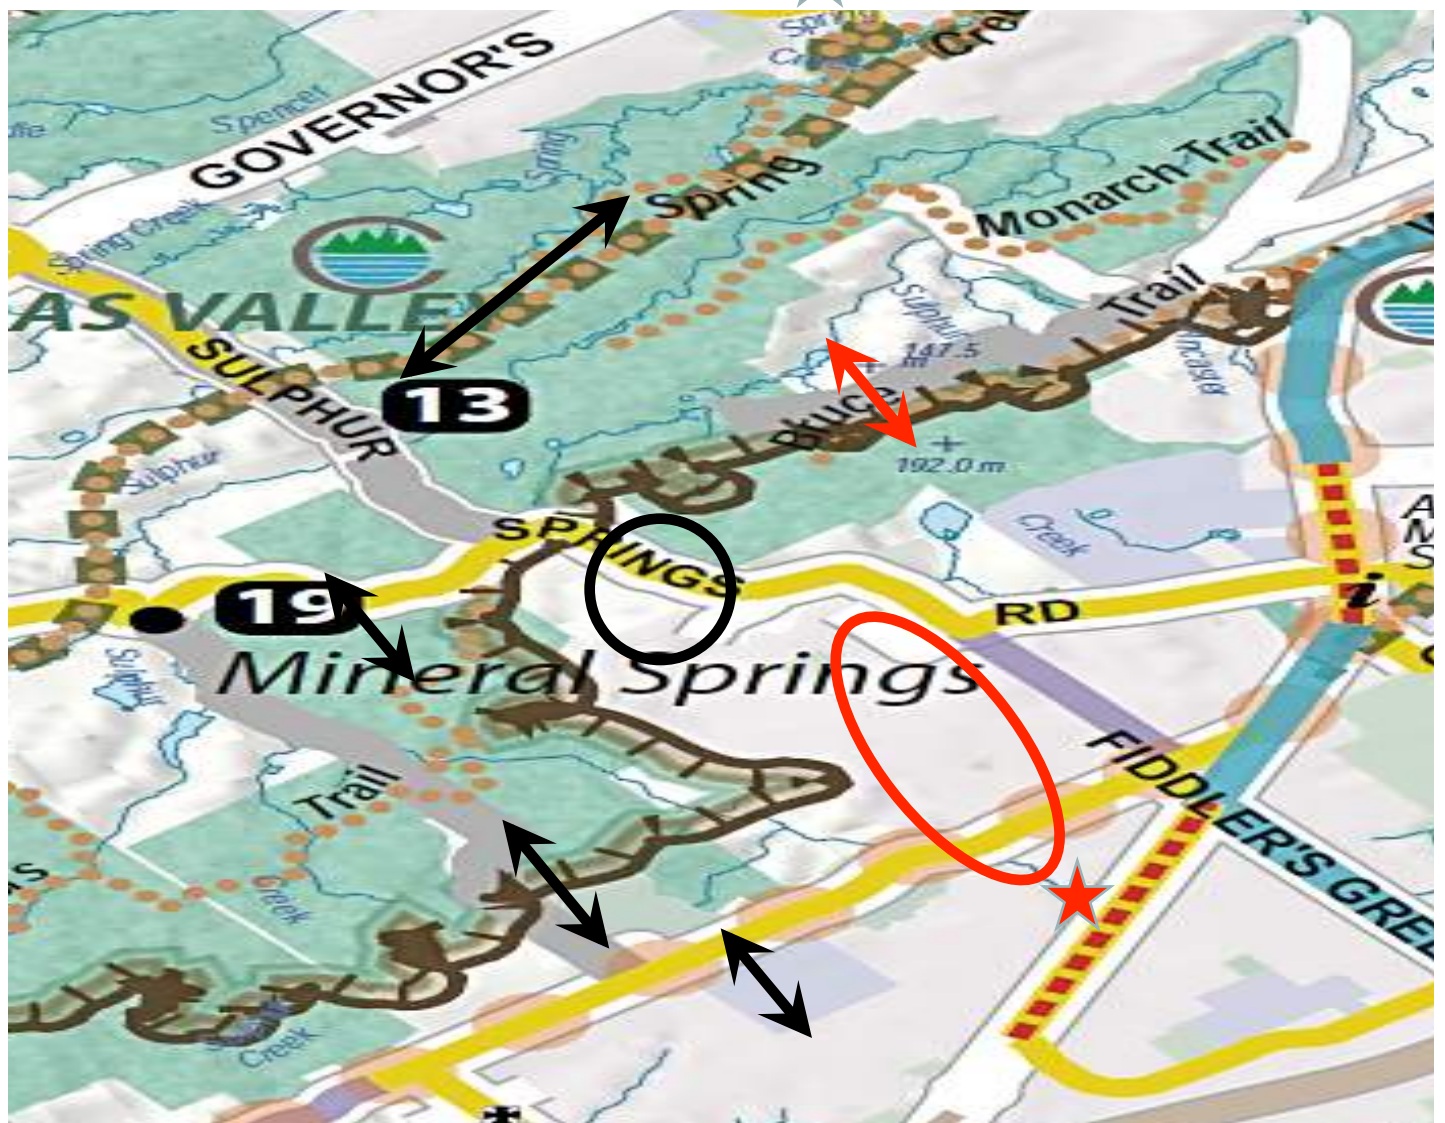

Valley Routing

- → Community
- → People
- → Processes
- → Finance

Hamilton
Public Works

Greenbelt Cycles in the Hammer